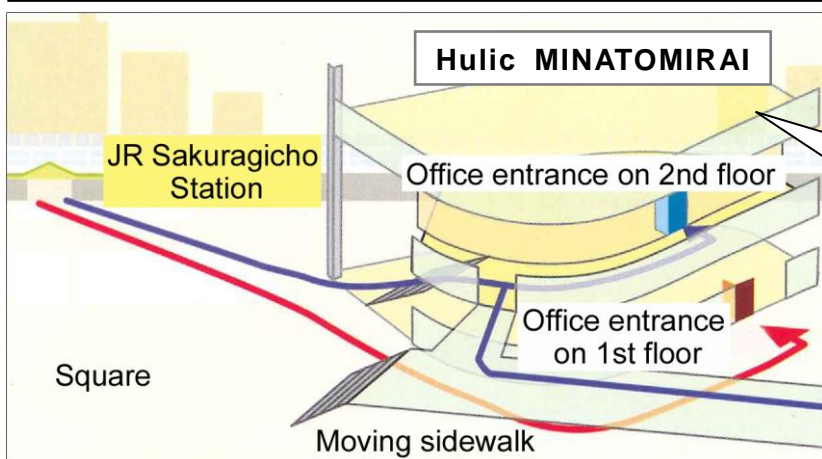

Firadis Ltd.

12th Floor Hulic MINATOMIRAI Bldg.
1-1-7 Sakuragi-cho, Naka-ku,
Yokohama, Kanagawa 231-8331
TEL: 045-222-8871
FAX: 045-222-8876

株式会社フィラディス

〒231-8331
神奈川県横浜市中区桜木町 1-1-7
ヒューリックみなとみらい 12 階
TEL: 045-222-8871
FAX: 045-222-8876

How to get to our office

The nearest station is JR Sakuragicho, one stop away from JR Yokohama Station. You can take trains of JR Keihintohoku-Line or JR Negishi-Line on the platform #3 at Yokohama.

At JR Sakuragicho Station, please go to the North gate and take a right. You will find a big white building on your left. It's Hulic Minatomirai. You can take the escalator outside of the building ahead of you to the second floor to find the office entrance next to Lawson (convenience store) beyond the entrances of Colette Mare (shopping mall) and Hotel New Otani Inn Yokohama. Our office is located on the 12th floor.

There is another Sakuragicho Station of Yokohama City Subway. If you use it, please take the exit "North-1" and go through JR Sakuragicho Station. You will find Hulic Minatomirai on your left at the square.