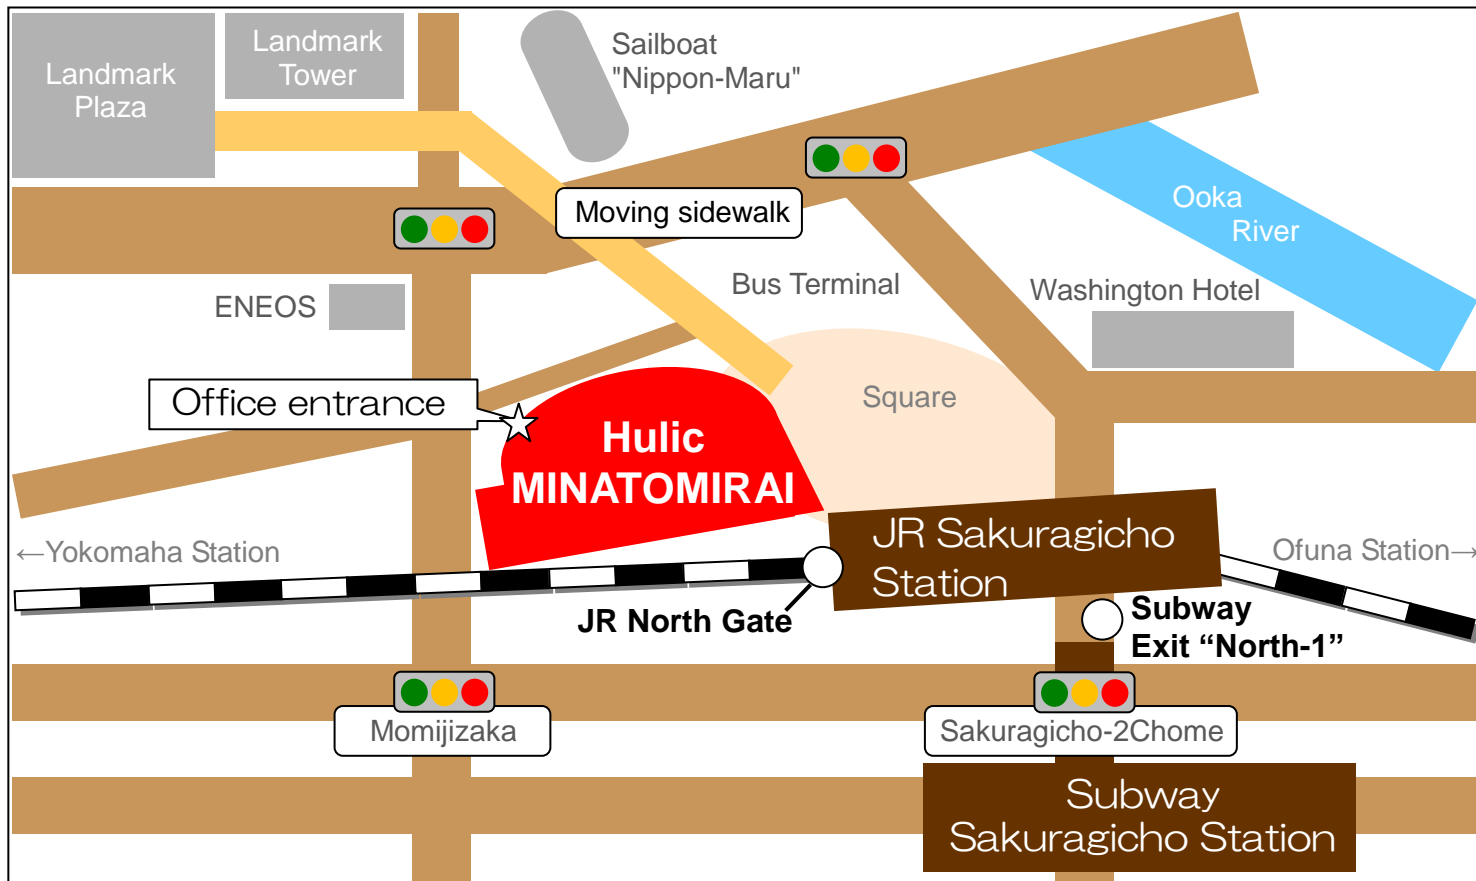

**How to get to our office**

The nearest station is JR Sakuragicho, one stop away from JR Yokohama Station. You can take trains of JR Keihintohoku-Line or JR Negishi-Line on the platform #3 at Yokohama.

At JR Sakuragicho Station, please go to the North gate and take a right. You will find a big white building on your left. It's Hulic Minatomirai. You can take the escalator outside of the building ahead of you to the second floor to find the office entrance next to Lawson (convenience store) beyond the entrances of Colette Mare (shopping mall) and Hotel New Otani Inn Yokohama. Our office is located on the 12th floor.

There is another Sakuragicho Station of Yokohama City Subway. If you use it, please take the exit "North-1" and go through JR Sakuragicho Station. You will find Hulic Minatomirai on your left at the square.