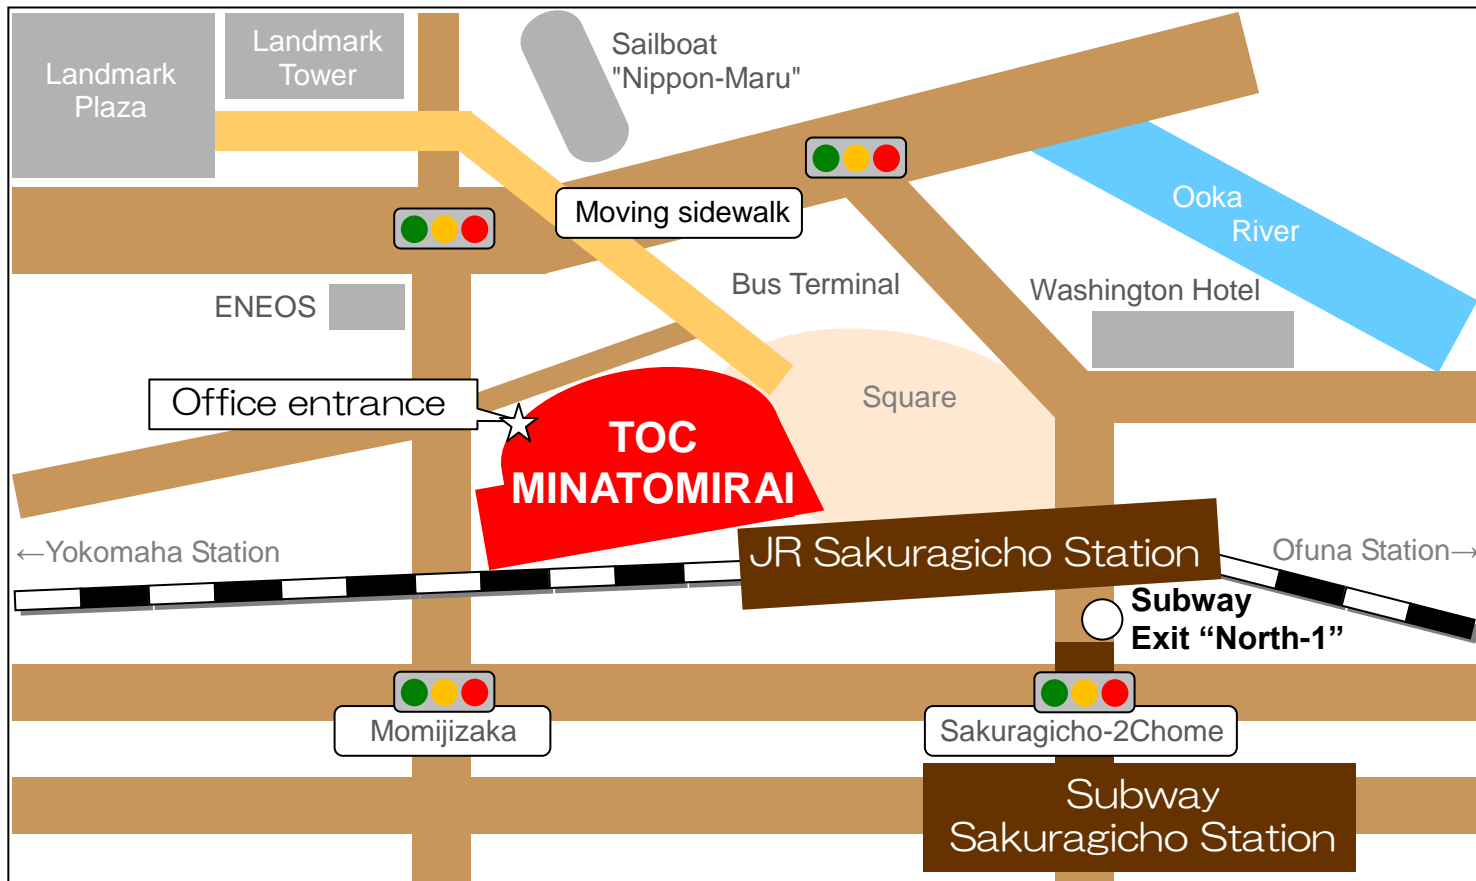

How to get to our office

The nearest station is Sakuragicho, to where you can take trains of JR Keihintohoku-Line or JR Negishi-Line bound for Ofuna at Yokohama Station.

At the exit of JR Sakuragicho Station, please take a left to the direction of the square. You will find the building "TOC Minatomirai" on your left. The office entrance is located on your right at the end of the building. Please pass by the entrances of the shopping mall "Colette Mare" and Hotel New Otani Inn Yokohama to get there. Our office is located on the 12th floor.

There is another Sakuragicho Station of Subway of City of Yokohama. If you use it, please take the exit "North-1", go through JR Sakuragicho Station and follow the above guidance.