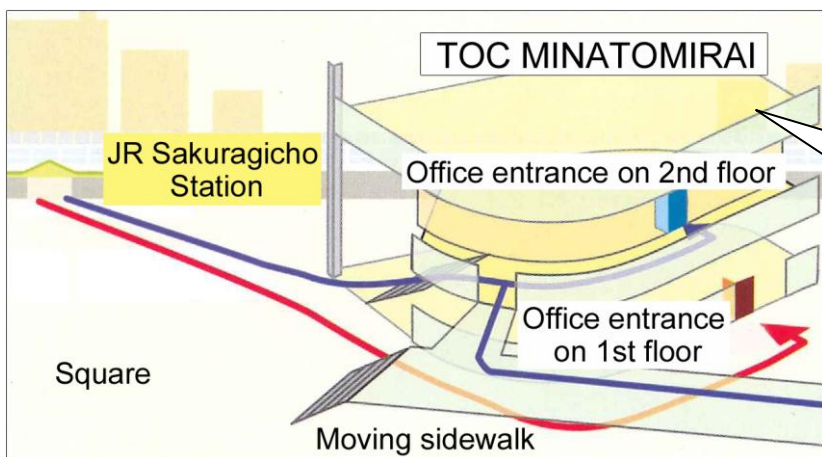

How to get to our office

The nearest station is Sakuragicho, to where you can take trains of JR Keihintohoku-Line or JR Negishi-Line bound for Ofuna at Yokohama Station.

At the exit of JR Sakuragicho Station, please take a left to the direction of the square. You will find the building "TOC Minatomirai" on your left. The office entrance is located on your right at the end of the building. Please pass by the entrances of the shopping mall "Colette Mare" and Hotel New Otani Inn Yokohama to get there. Our office is located on the 12th floor.